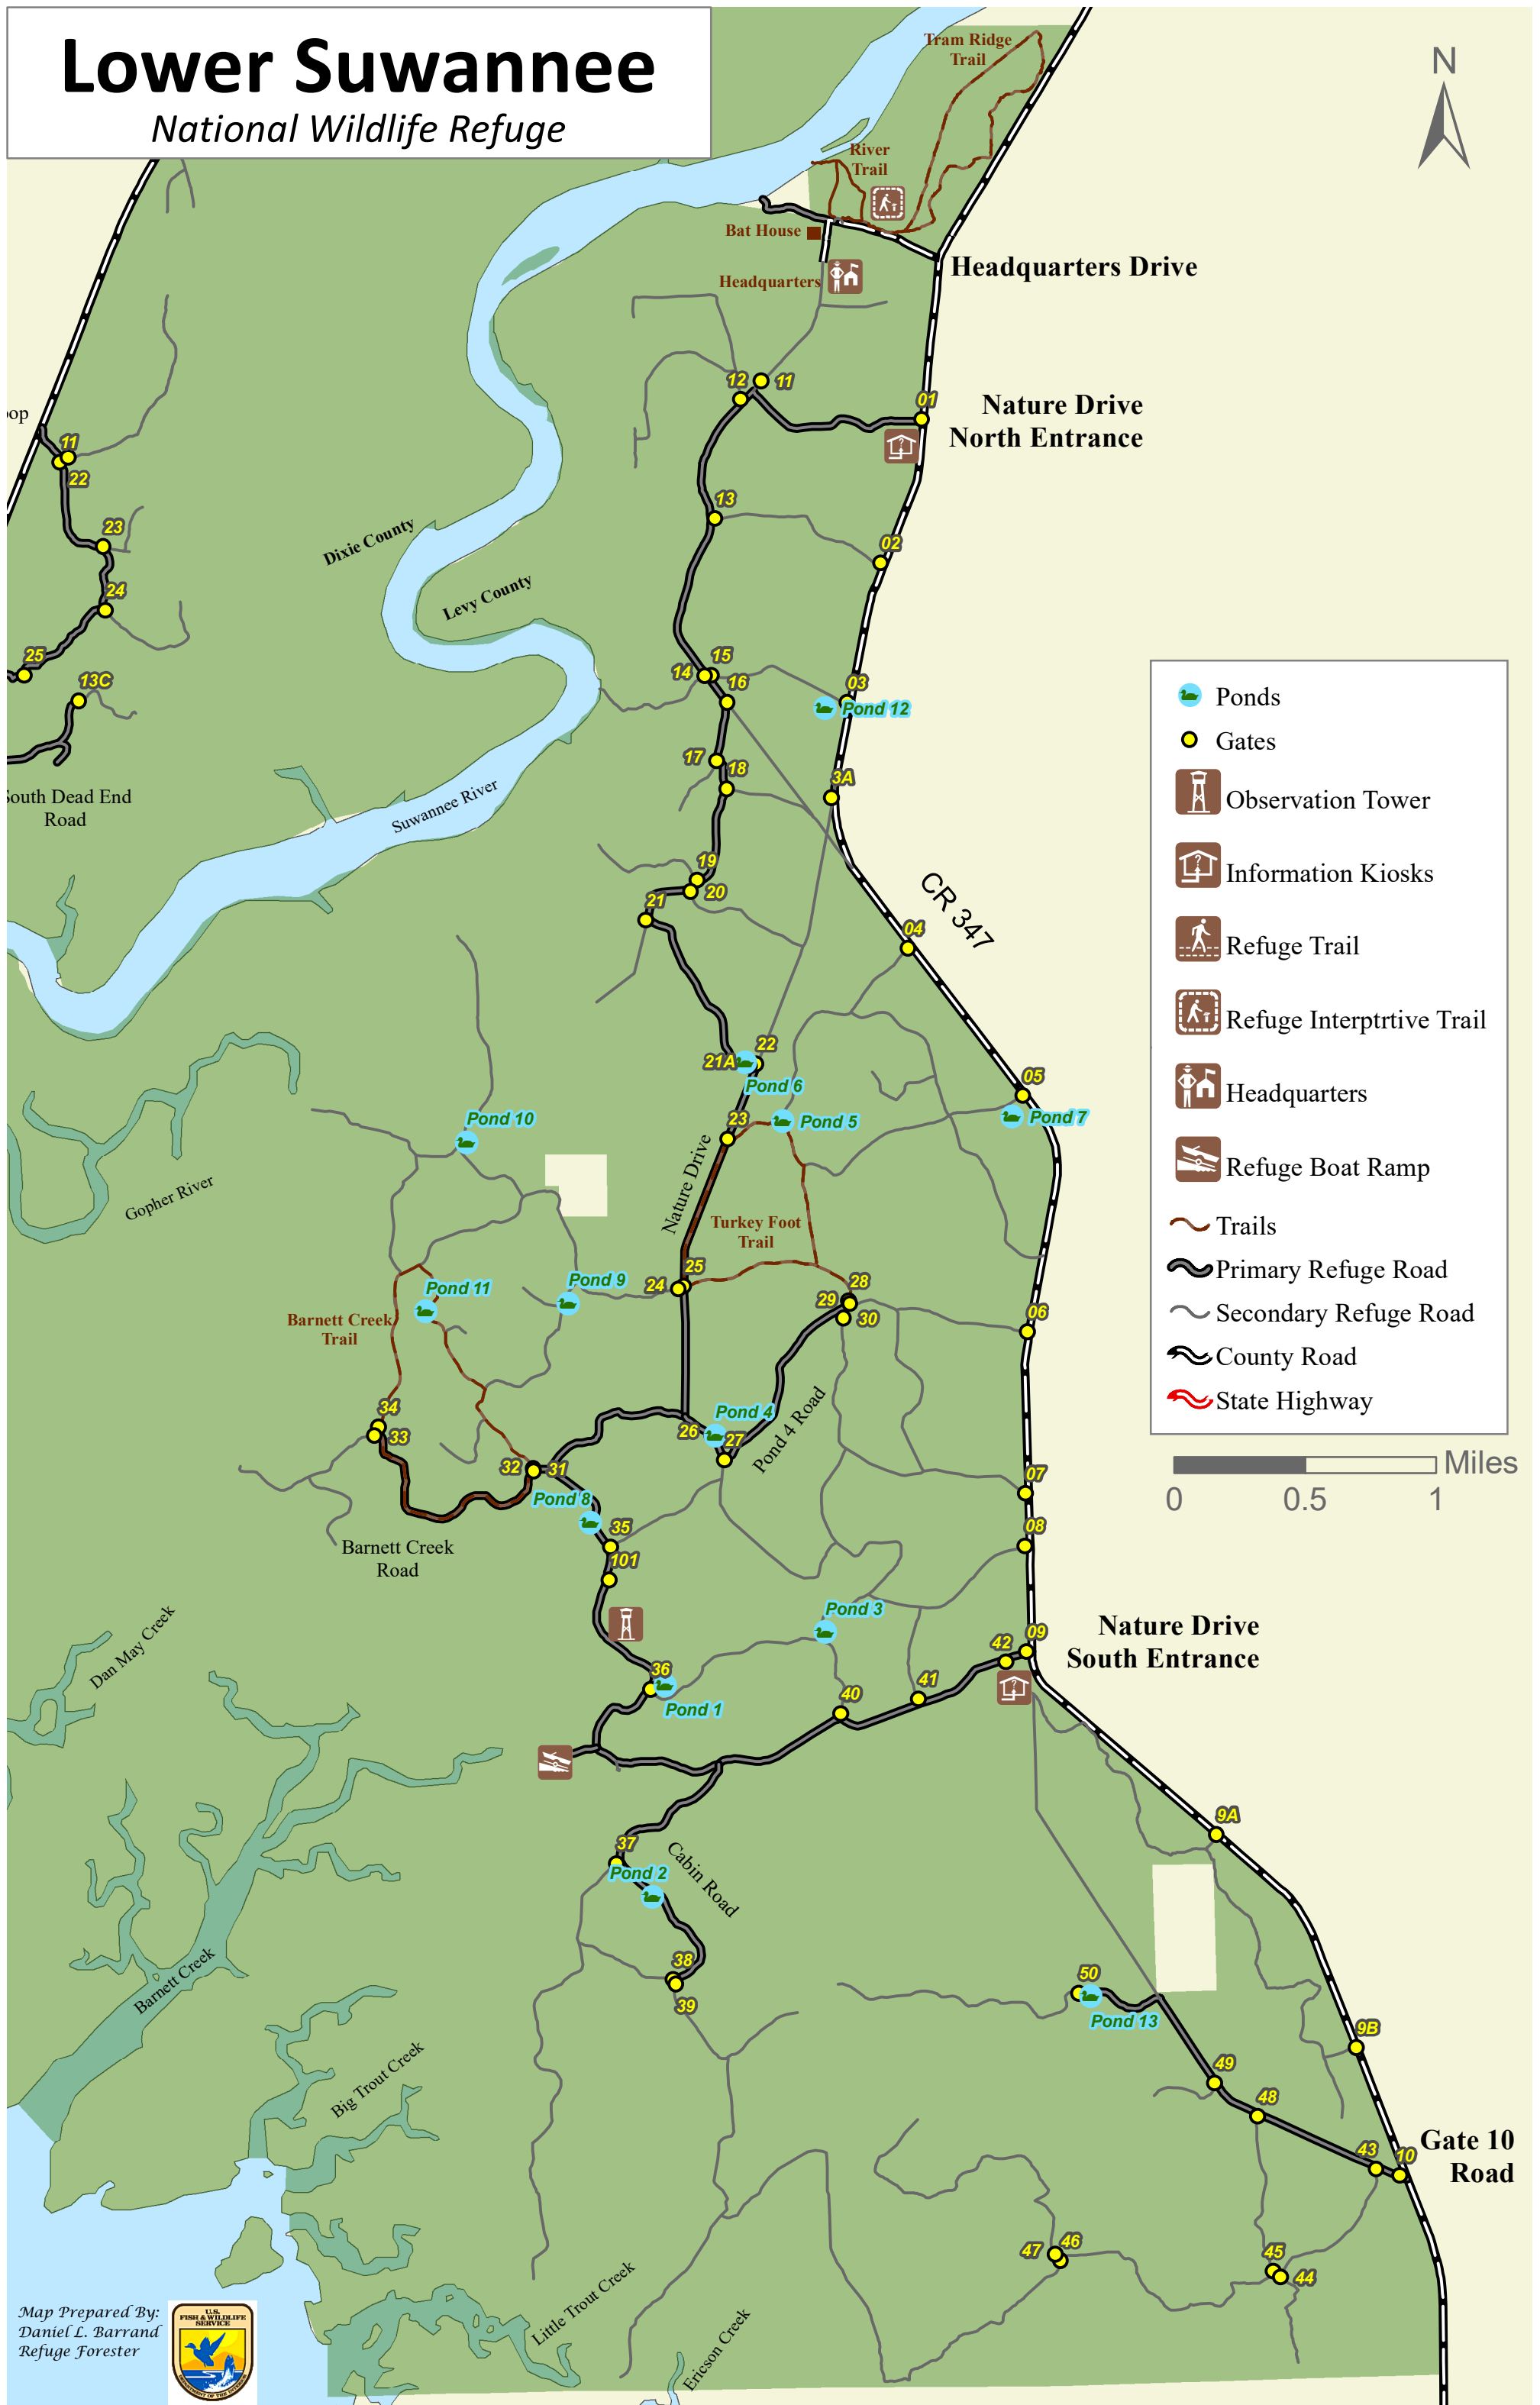

Lower Suwannee

National Wildlife Refuge

- Ponds
- Gates
- Observation Tower
- Information Kiosks
- Refuge Trail
- Refuge Interpretive Trail
- Headquarters
- Refuge Boat Ramp
- Trails
- Primary Refuge Road
- Secondary Refuge Road
- County Road
- State Highway

Map Prepared By:
Daniel L. Barrand
Refuge Forester